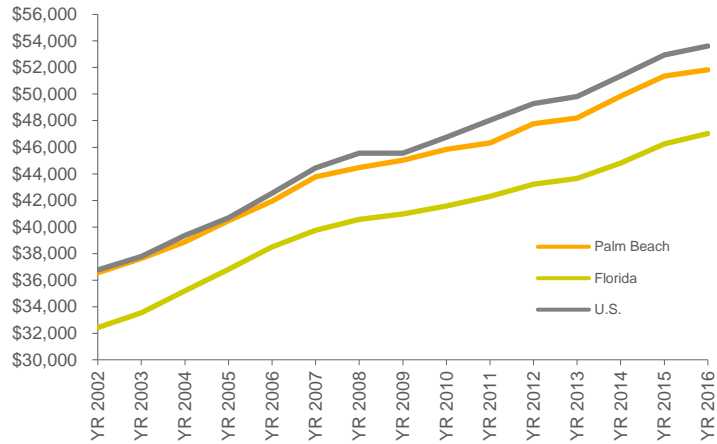

Palm Beach County Annual Average Wage 2002-2016

Palm Beach County Average Wage Mirrors the Nation, Leads the State

Palm Beach County's annual average wage increased by 29.49% in the past 15 years.

Source: U.S. Bureau of Labor Statistics