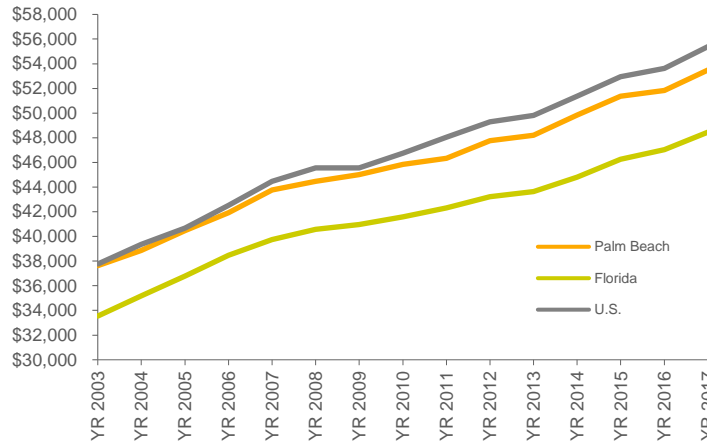

Palm Beach County Annual Average Wage 2003-2017

Palm Beach County Average Wage Mirrors the Nation, Leads the State

Palm Beach County's annual average wage increased by 29.65% in the past 15 years.

Source: U.S. Bureau of Labor Statistics